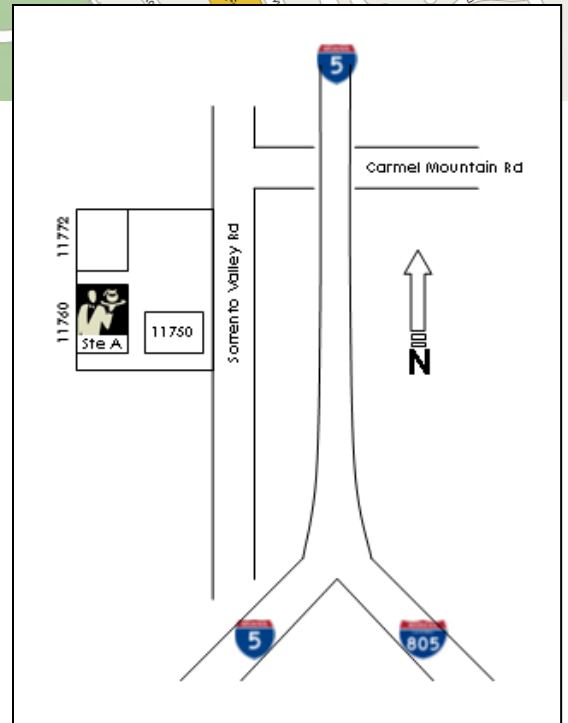

**Coffee Ambassador**  
**11760 Sorrento Valley Rd**  
**Suite A**  
**San Diego, CA 92121**

**From the South:**

Using the 5 or 805 North take the 56 bypass  
 Exit Carmel Mountain Rd.  
 Turn Left onto Carmel Mountain Rd.  
 Turn Left onto Sorrento Valley Rd.  
 11760 Sorrento Valley Rd. is located  
 behind building 11750 Sorrento Valley Rd

**From the North:**

Using the 5 South take the 56 bypass  
 Exit Carmel Mountain Rd.  
 Turn Right onto Carmel Mountain Rd.  
 Turn Left onto Sorrento Valley Rd.  
 11760 Sorrento Valley Rd. is located  
 behind building 11750 Sorrento Valley Rd

**From the West:**

Using 56 West take the El Camino Real exit toward I-5 North  
 Turn Left onto El Camino Real  
 Turn Right onto Carmel Mountain Rd.  
 Turn Left onto Sorrento Valley Rd.  
 11760 Sorrento Valley Rd. is located behind building 11750