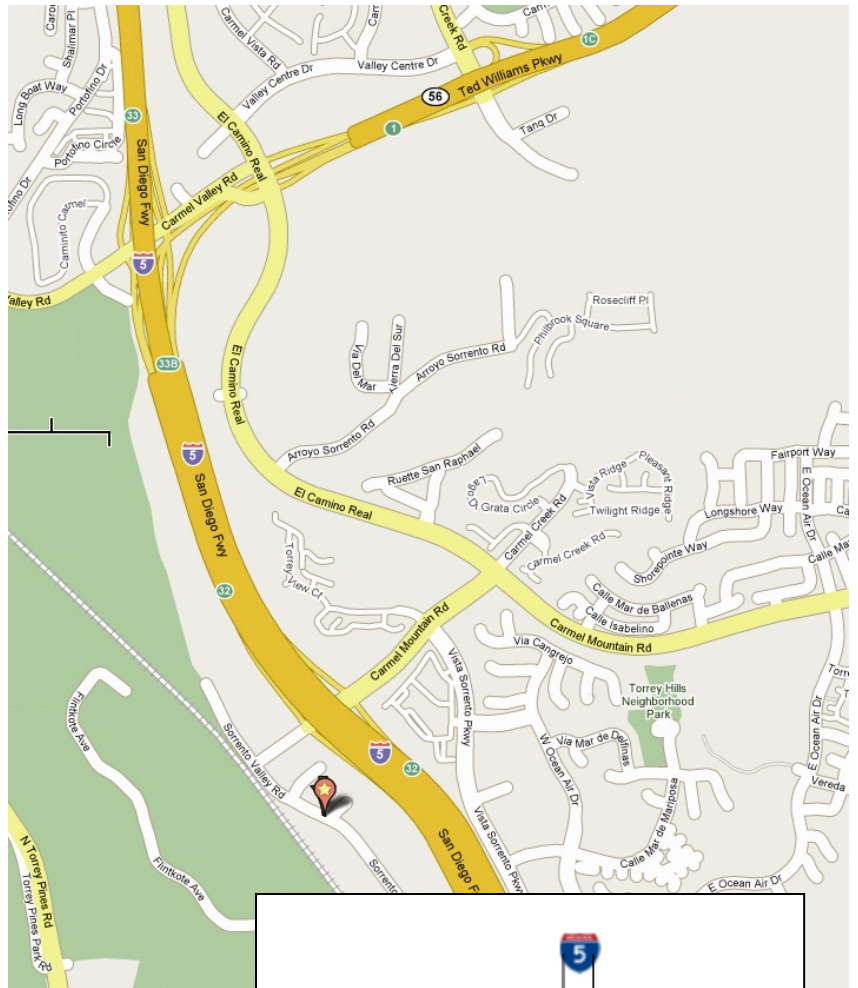

**Coffee Ambassador**  
**11760 Sorrento Valley Rd**  
**Suite A**  
**San Diego, CA 92121**

**From the South:**

Using the 5 or 805 North take the 56 bypass  
 Exit Carmel Mountain Rd.  
 Turn Left onto Carmel Mountain Rd.  
 Turn Left onto Sorrento Valley Rd.  
 11760 Sorrento Valley Rd. is located  
 behind building 11750 Sorrento Valley Rd

**From the North:**

Using the 5 South take the 56 bypass  
 Exit Carmel Mountain Rd.  
 Turn Right onto Carmel Mountain Rd.  
 Turn Left onto Sorrento Valley Rd.  
 11760 Sorrento Valley Rd. is located  
 behind building 11750 Sorrento Valley Rd

**From the West:**

Using 56 West take the El Camino Real exit toward I-5 North  
 Turn Left onto El Camino Real  
 Turn Right onto Carmel Mountain Rd.  
 Turn Left onto Sorrento Valley Rd.  
 11760 Sorrento Valley Rd. is located behind building 11750